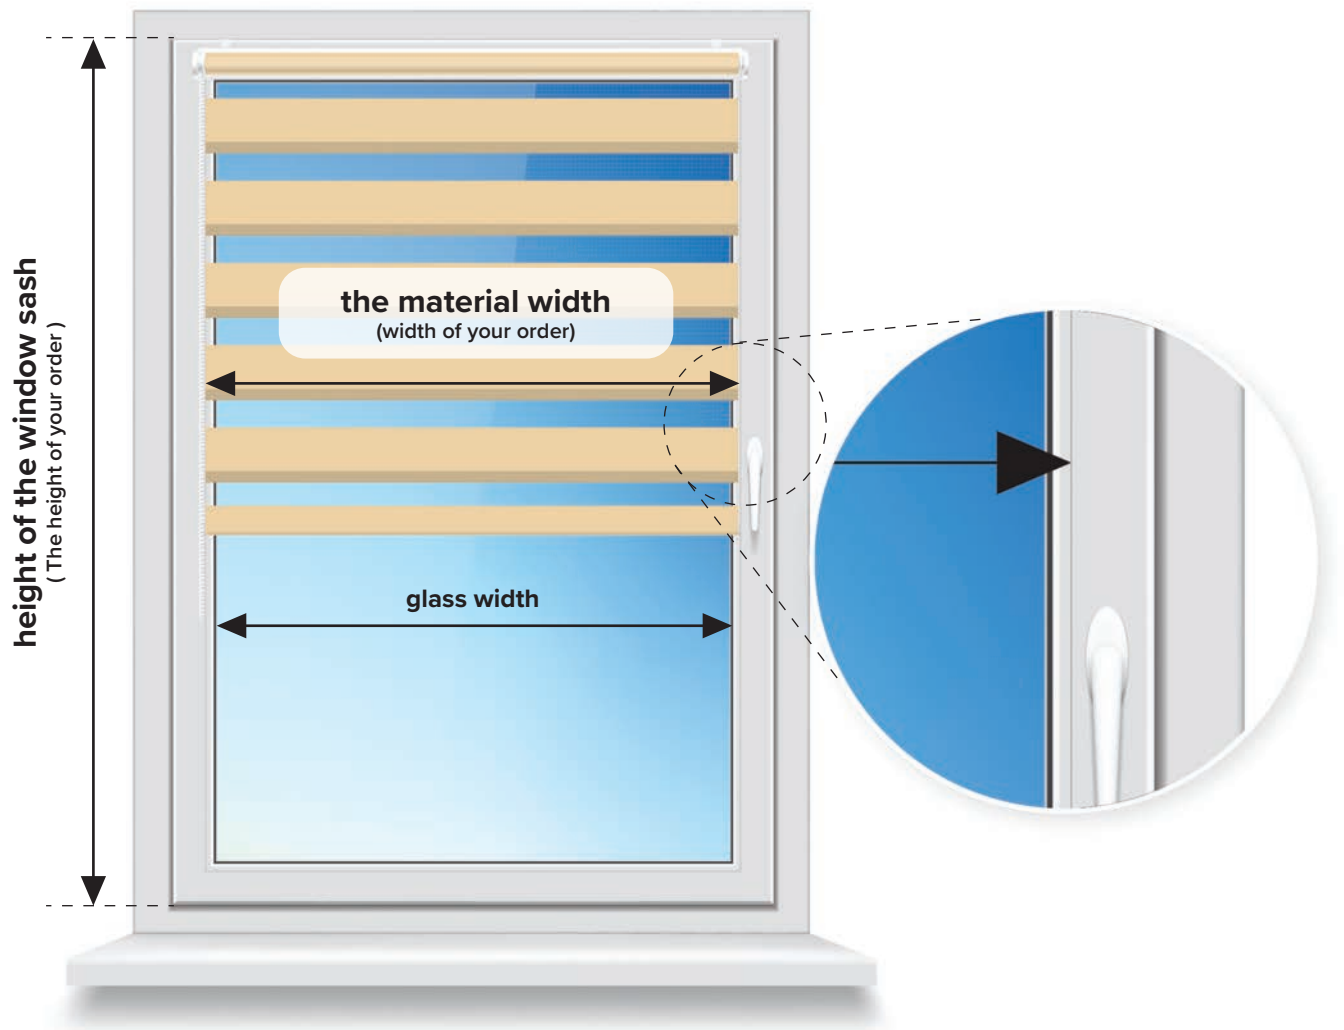

# Measuring guide for non-invasive, Day and Night Blinds

## IMPORTANT

1. The dimensions are given in millimetres (mm).
2. The width of the roller blind control mechanism is 4-5 cm wider than the fabric.